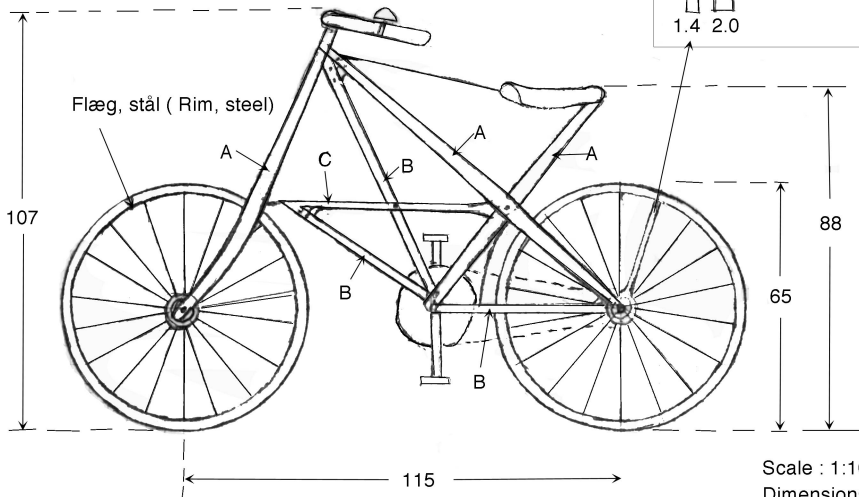

Pedalarm, standard
Hjulnav (Wheel hub) $d = 7\varnothing$

Dimensions:
A : Thickness: 1.7
B : 2.7 x 2.0
C : 1.4 \varnothing

Scale : 1:10
Dimensions in cm.