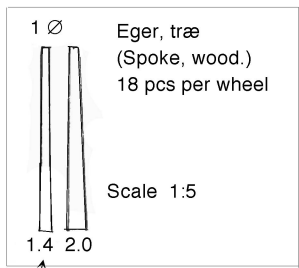

Pedalarm, standard
Hjulnav (Wheel hub) $d = 7\varnothing$

Dimensions:
A : Thickness: 1.7
B : 2.7 x 2.0
C : 1.4 \varnothing

Scale : 1:10
Dimensions in cm.